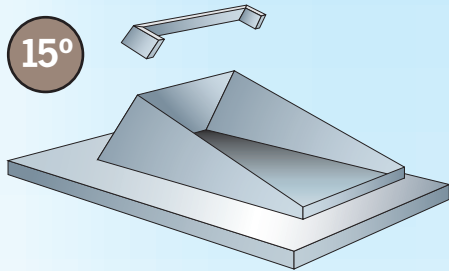

PITCH ADAPTORS & FLASHINGS FOR GLASS SKYLIGHTS & ROOF WINDOWS

PITCH ADAPTORS & FLASHINGS FOR GLASS SKYLIGHTS & ROOF WINDOWS

1300 SKYSPAN - www.skyspan.com.au
12 Turbo Road, Kings Park NSW 2148
Ph: (02) 9622 1366 Fax: (02) 9622 6866
Email: sales@skyspan.com.au

PITCH ADAPTORS & FLASHINGS FOR GLASS SKYLIGHTS & ROOF WINDOWS

	Code	Opening Overall Area Size
101	V15-5570 PA.....	550 x 700
104	V15-5598 PA.....	550 x 980
304	V15-7898 PA.....	780 x 980
306	V15-78118 PA.....	780 x 1180
601	V15-11470 PA.....	1140 x 700
108	V15-55140 PA.....	550 x 1400
308	V15-78140 PA.....	780 x 1400
606	V15-114118 PA.....	1140 x 1180