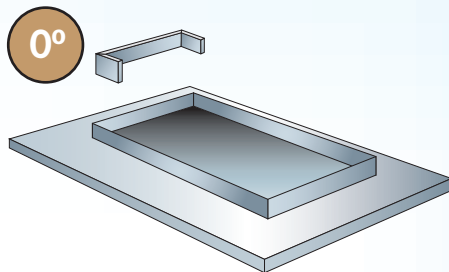

PITCH ADAPTORS & FLASHINGS FOR GLASS SKYLIGHTS & ROOF WINDOWS

PITCH ADAPTORS & FLASHINGS FOR GLASS SKYLIGHTS & ROOF WINDOWS

1300 SKYSPAN - www.skyspan.com.au
12 Turbo Road, Kings Park NSW 2148
Ph: (02) 9622 1366 Fax: (02) 9622 6866
Email: sales@skyspan.com.au

PITCH ADAPTORS & FLASHINGS FOR GLASS SKYLIGHTS & ROOF WINDOWS

	Code	Opening Overall Area Size
101	V15-5570 PA.....	550 x 700
104	V15-5598 PA.....	550 x 980
304	V15-7898 PA.....	780 x 980
306	V15-78118 PA.....	780 x 1180
601	V15-11470 PA.....	1140 x 700
108	V15-55140 PA.....	550 x 1400
308	V15-78140 PA.....	780 x 1400
606	V15-114118 PA.....	1140 x 1180