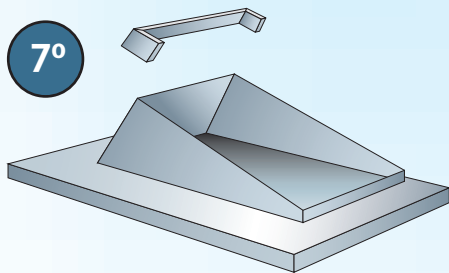

PITCH ADAPTORS & FLASHINGS FOR GLASS SKYLIGHTS & ROOF WINDOWS

PITCH ADAPTORS & FLASHINGS FOR GLASS SKYLIGHTS & ROOF WINDOWS

1300 SKYSPAN - www.skyspan.com.au
12 Turbo Road, Kings Park NSW 2148
Ph: (02) 9622 1366 Fax: (02) 9622 6866
Email: sales@skyspan.com.au

PITCH ADAPTORS & FLASHINGS FOR GLASS SKYLIGHTS & ROOF WINDOWS

	Code	Opening Overall Area Size
101	V15-5570 PA.....	550 x 700
104	V15-5598 PA.....	550 x 980
304	V15-7898 PA.....	780 x 980
306	V15-78118 PA.....	780 x 1180
601	V15-11470 PA.....	1140 x 700
108	V15-55140 PA.....	550 x 1400
308	V15-78140 PA.....	780 x 1400
606	V15-114118 PA.....	1140 x 1180